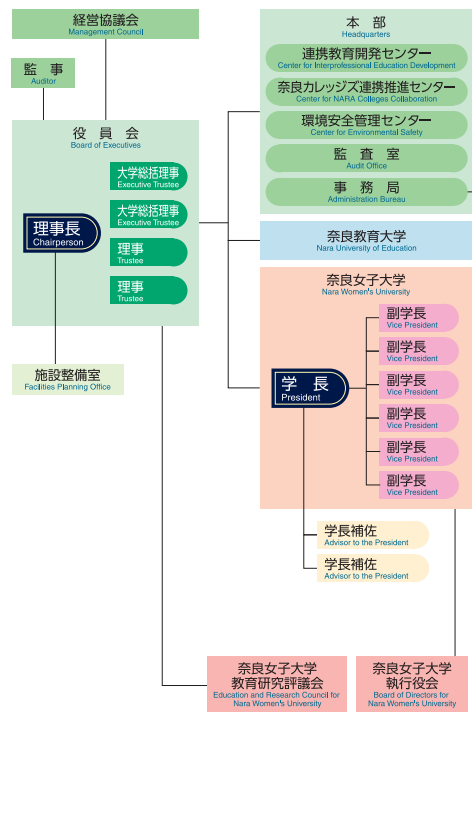

運営機構 Administrative Structure

奈良国立大学機構 Nara National Institute of Higher Education and Research

令和4年4月1日現在
As of April 1, 2022