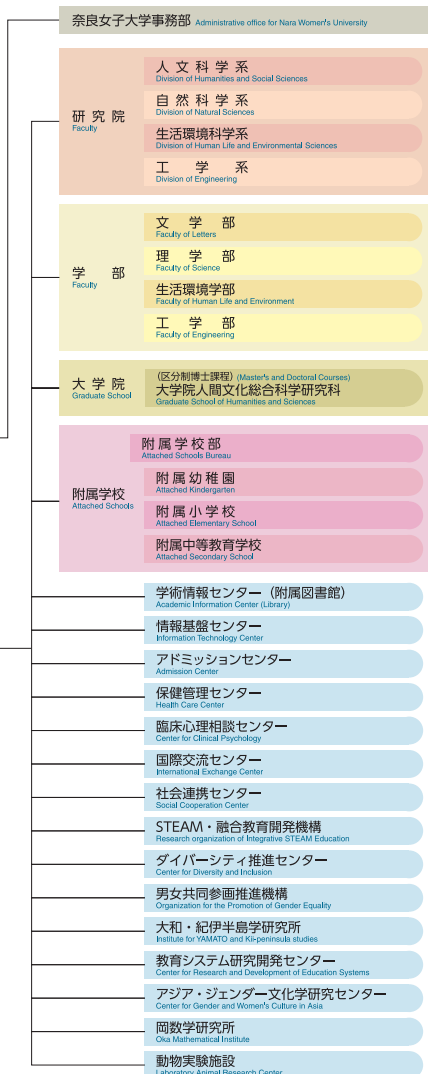

運営機構 Administrative Structure

奈良国立大学機構 Nara National Institute of Higher Education and Research

令和4年4月1日現在
As of April 1, 2022