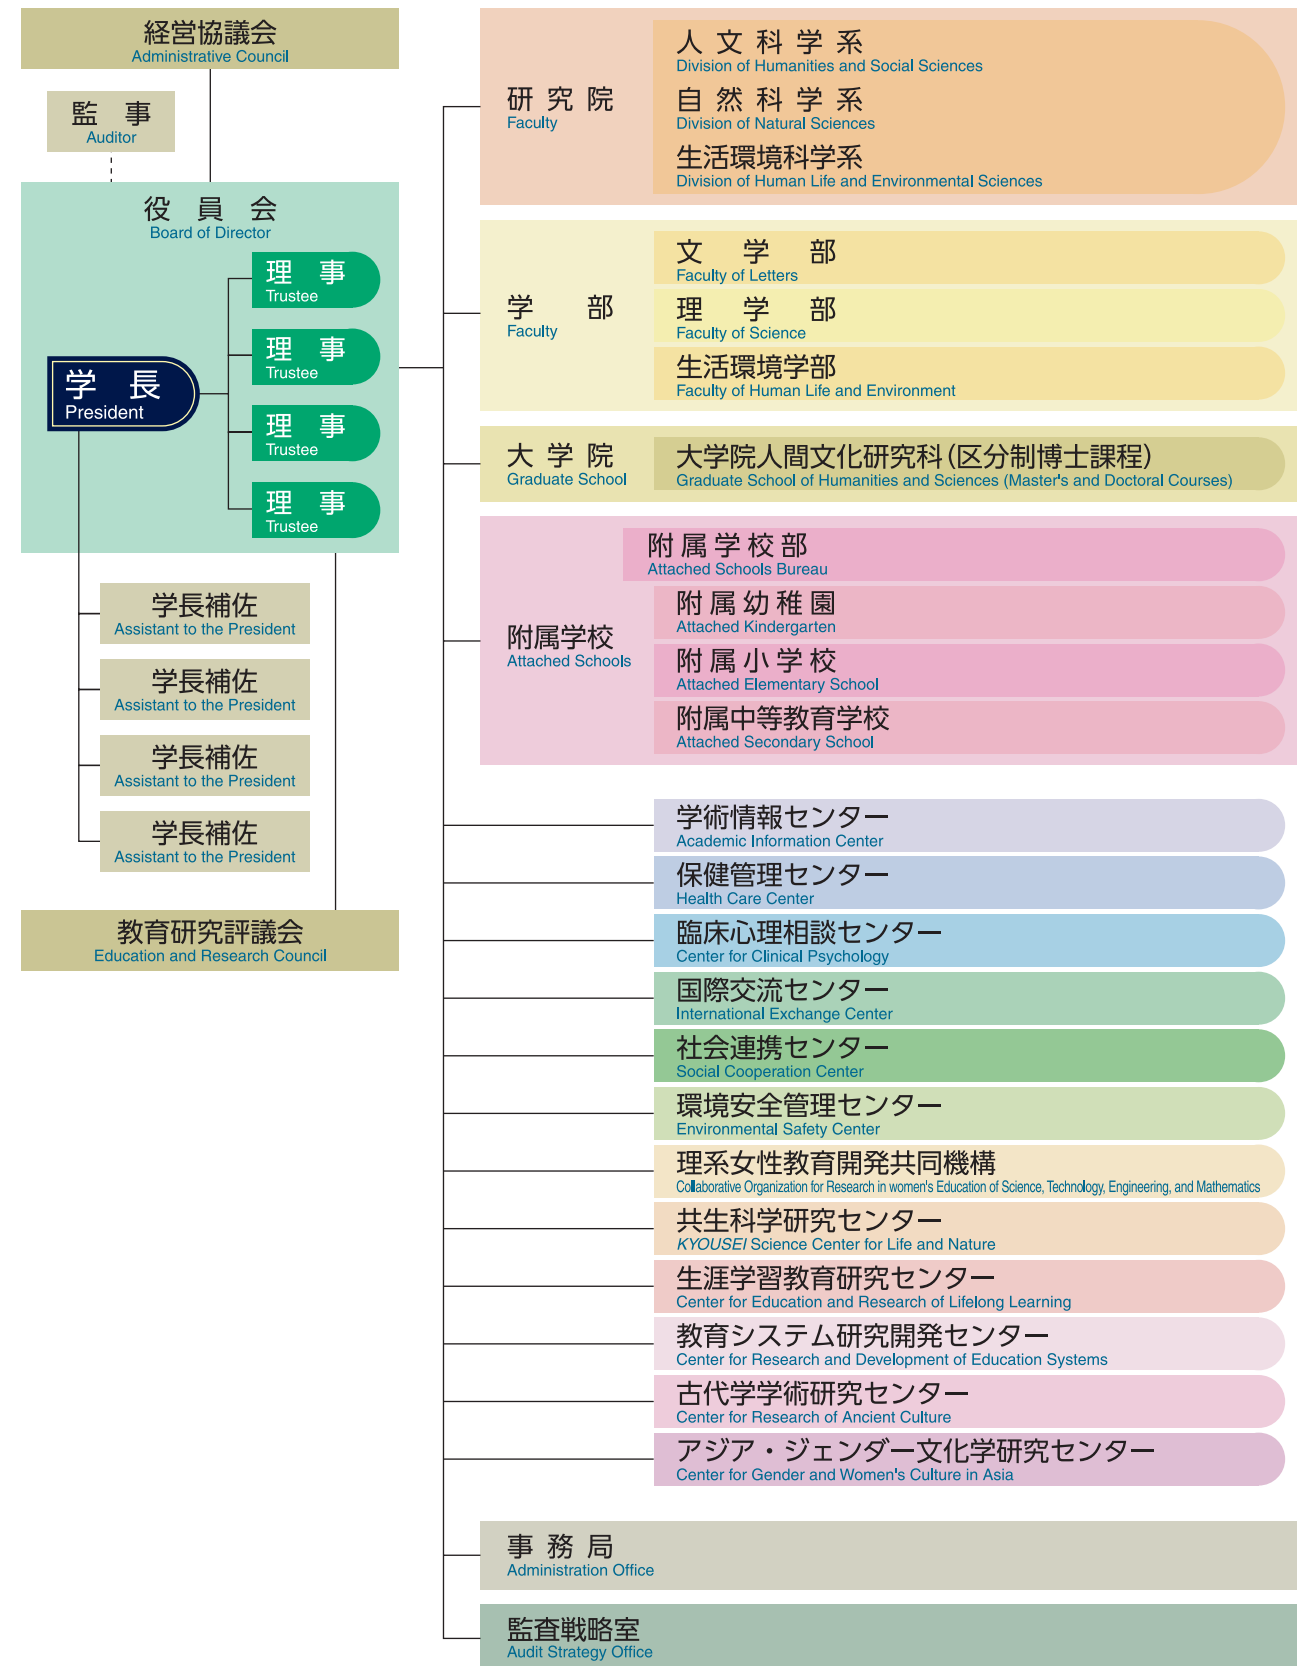

# 運営機構 Administrative Structure

# 学内運営組織 - 室 - Administrative Organization - Office -